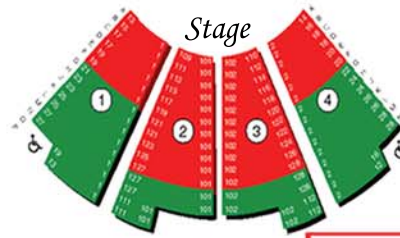

Preferred Reserved
General Reserved
All Seats Reserved

Preferred
All
Ages
$38

General Reserved
Adults Seniors Children
(65+) (under 12)
$34 $30 $26

-----Indicate # of Seats-----

Sat. Dec. 10, 2016

Matinee 2:00pm

Evening 7:00pm

Sun. Dec. 11, 2016

Matinee 1:00pm

Evening 5:00pm

PRICE TOTAL ORDER

PRICE
Sub-Total

SPONSOR A CHILD IN NEED TO SEE THE NUTCRACKER:

Please consider sponsoring a child in need to see the Nutcracker.

$50 can sponsor a child plus a chaperone - any amount is a gift to a child.

☐ I would like to
Sponsor a Child

Donation Amount

Please credit your favorite dancer(s) for your purchase or donation:

MAIL Orders/Donations to: (Donations are Tax Deductible - Receipts will be provided)
Santa Clara Ballet, 3086 El Camino Real, Santa Clara, 95051
Ticket orders should include $2 Handling Fee & Self Addressed Stamped Envelope
OR Submit to your Favorite dancer for processing and ticket pick-up (no handling fees)

Name:

Address:

Phone:

Email: